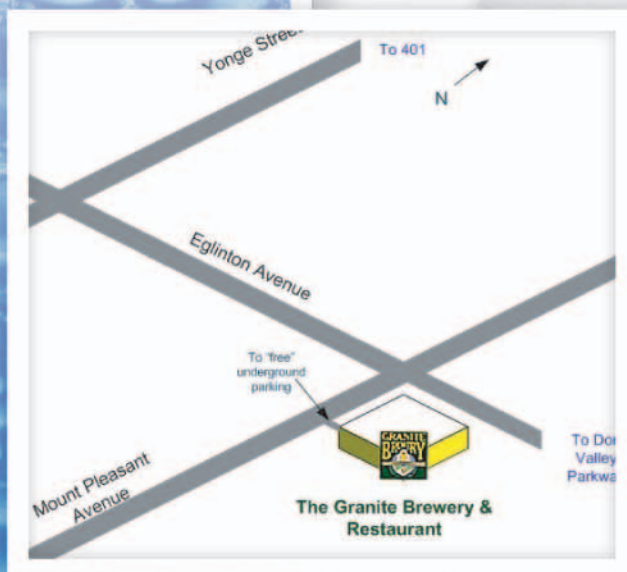

Water Environment
Association of
Ontario

new professionals

water environment association of ontario

WEAO New Professionals MEET & GREET

EVERYONE IS WELCOME TO ATTEND!

Date: May 19, 2006

Time: 6:30pm

(Free Brewery Tour followed by a la carte dinner)

Location: Granite Brewery

245 Eglinton Ave E., Toronto, Ontario

www.granitebrewery.ca

Please RSVP to vanessa.chau@york.ca

DIRECTIONS

By Transit:

Take subway to Eglinton Station (on the Yonge Line) take any eastbound Eglinton bus to Mt Pleasant. (or walk)

By Car (from east):

Take hwy 401 west to Don Valley Parkway go south on DVP until Eglinton Ave. take Eglinton Ave. E. west until Mt. Pleasant turn south on Mt. Pleasant and turn left into first driveway.

By Car (from west):

Take hwy 401 east to Allen Road go south on Allen Road until Eglinton Ave W. take Eglinton Ave. W. east until Mt. Pleasant turn south on Mt. Pleasant and turn left into first driveway.